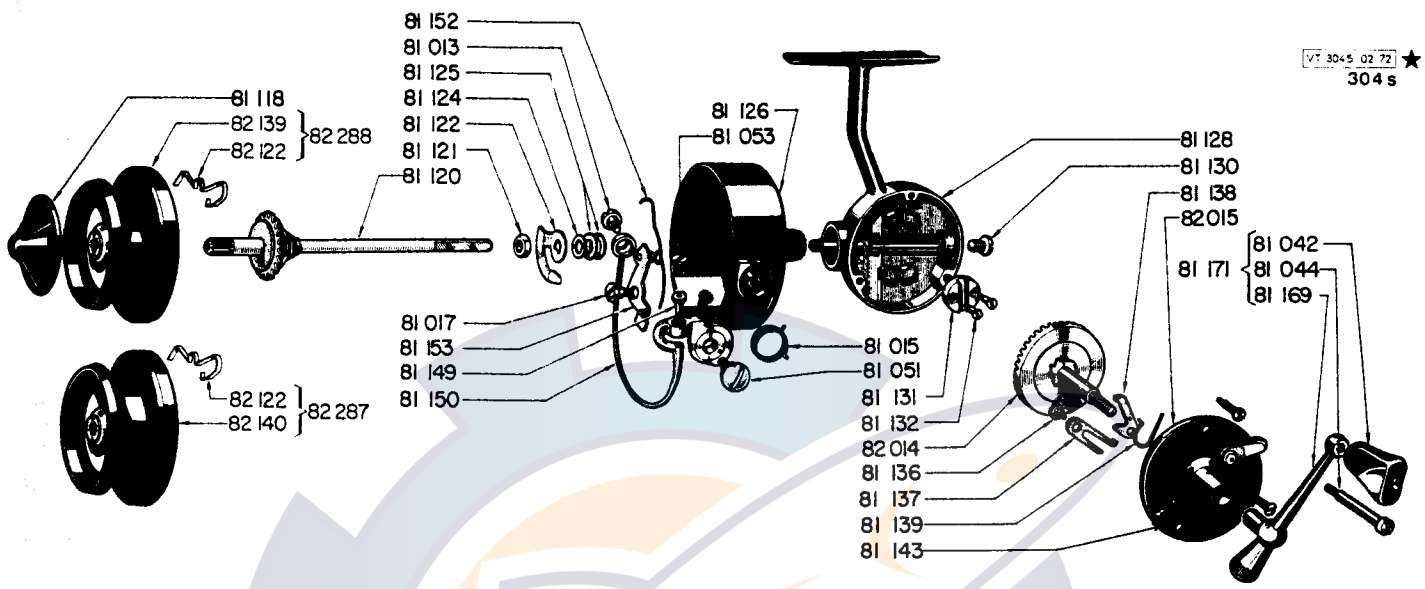

# 304 S

VT 304S 02 72 ★  
304 S

| CODE NO. | DESCRIPTION                 | SUGGESTED RETAIL |
|----------|-----------------------------|------------------|
| 81013    | Bail Screw N 2              | .45              |
| 81015    | Bail Spring                 | .45              |
| 81017    | Trip Lever Screw            | .25              |
| 81042    | Handle Knob                 | .60              |
| 81044    | Handle Knob Screw           | .60              |
| 81051    | Bail Screw N 1              | .60              |
| 81053    | Line Guide Screw            | .25              |
| **81118  | Drag Adjusting Knob         | 5.10             |
| **81120  | Axle                        | 3.20             |
| **81121  | Hex Nut                     | .25              |
| **81122  | Bail Trip                   | .60              |
| **81124  | Bail Trip Washer            | .25              |
| **81125  | Shims to Adj. Rotating Head | .25              |
| **81126  | Rotating Head               | 7.20             |
| **81128  | Housing                     | 9.35             |
| **81130  | Lube Port Screw             | .25              |
| **81131  | Oscillation Slide           | .40              |
| **81132  | Oscillation Slide Screw     | .25              |
| **81136  | Cam Spring Screw            | .25              |
| **81137  | Anti Reverse Cam            | .25              |
| **81138  | Anti Reverse Dog            | .60              |
| **81139  | Anti Reverse Dog Spring     | .25              |
| **81143  | Cover Screw                 | .25              |
| **81149  | Line Guide                  | .85              |
| **81150  | Bail                        | 8.85             |
| **81152  | Trip Lever Spring           | .25              |
| **81153  | Trip Lever                  | .85              |
| **81169  | Handle Shank                | 4.70             |
| **81171  | Handle Complete             | 5.90             |
| **82014  | Drive Gear                  | 4.70             |
| **82015  | Cover Plate                 | 5.90             |
| 82122    | Click Spring                | .40              |
| **82139  | Conical Spool               | 4.90             |
| **82140  | Spool small                 | 4.90             |
| **82287  | Spool small                 | 5.90             |
| **82288  | Spool large                 | 5.90             |